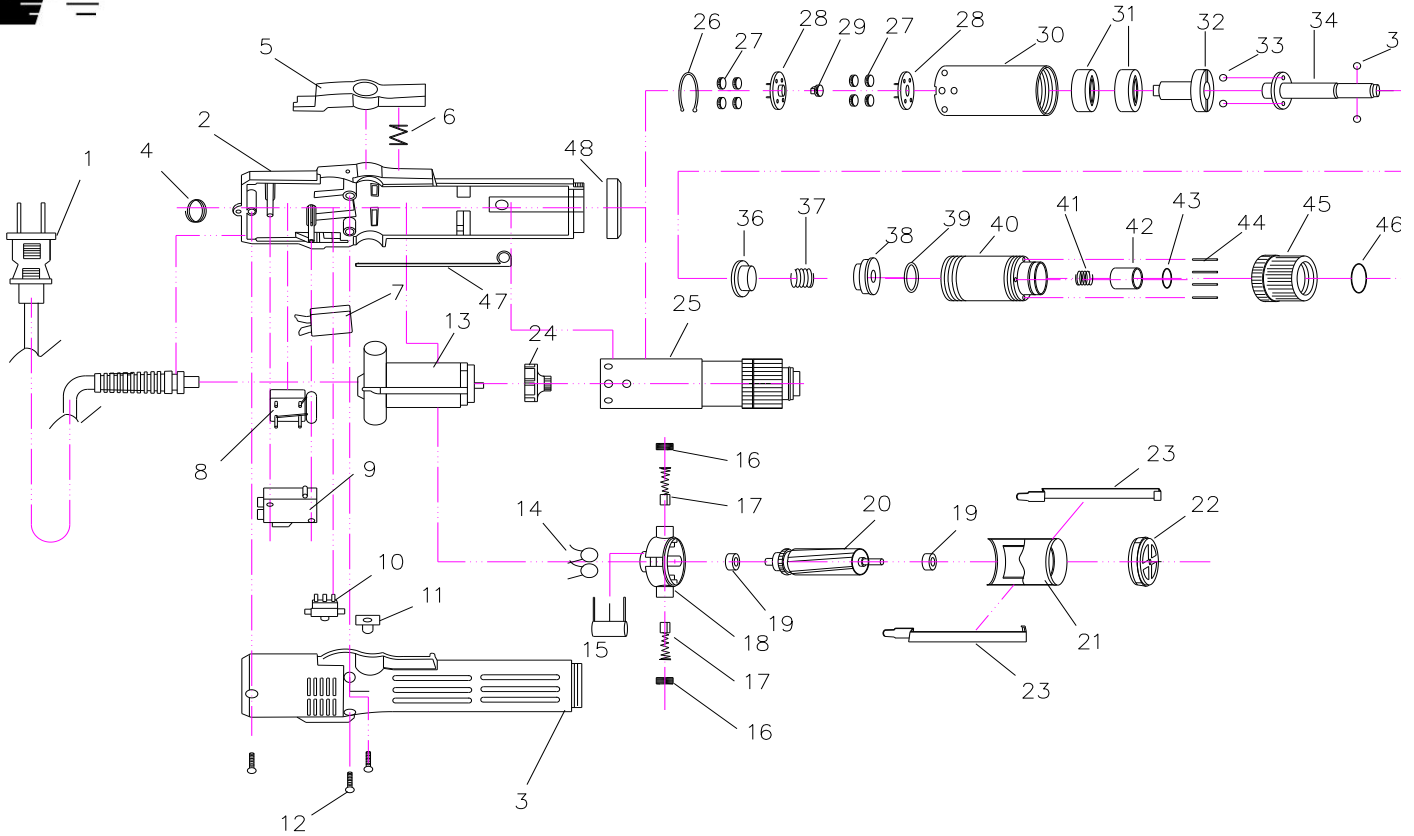

Ref #	Part Number	Description	Qty	Ref #	Part Number	Description	Qty
1	DR96-10026	Cable Assembly	1	25	DR60-10060	Clutch Assembly	1
2	DR80-10193	Housing - Label Side	1	26	DR12-10028	C-Ring	1
3	DR80-10192	Housing	1	27	DR30-10067	Planet Gear	8
4	DR80-10141	Suspension Ring	1	28	DR30-10071	Front Planet Shaft	2
5	DR40-10116	Start Lever	1	29	DR30-10075	Gear	1
6	DR14-10043	Trigger Spring	1	30	DR60-10057	Gear Case	1
7	DR40-10065	Breaker	1	31	DR20-10034	Bearing	2
8	DR40-10067	Bridge Diode	1	32	DR60-10061	Upper Clutch	1
9	DR40-10073	Start Switch	1	33	DR13-10019	Steel Ball - 4.0mm	2
10	DR40-10117	Fwd/Rev Switch	1	34	DR31-10023	Output Shaft	1
11	DR80-10137	Fwd/Rev Switch Cover	1	35	DR13-10020	Steel Ball - 2.38mm	2
12	DR10-10032	Screw	3	36	DR11-10130	Clutch Spring Plate	1
13	DR54-10026	Motor Assembly	1	37	DR97-50001	Clutch Spring	1
14	DR40-10069	Capacitor	2	38	DR16-10020	Clutch Spring Seat	1
15	DR40-10068	Capacitor	1	39	DR12-10019	C-Ring	1
16	DR55-10007	Brush Cap	2	40	DR60-10032	Clutch Case	1
17	DR55-10013	Carbon Brush - pair	2	41	DR14-10048	Bit Spring	1
18	DR51-10035	Motor End Cover - Top	1	42	DR16-10016	Bit Sleeve	1
19	DR20-10033	Bearing	2	43	DR12-10010	C-Ring	1
20	DR52-10036	Armature	1	44	DR15-10044	Torque Adjusting Pin	4
21	DR50-10028	Motor Yoke Assembly	1	45	DR11-10131	Torque Adjusting Nut	1
22	DR51-10025	Motor End Cover - Bottom	1	46	DR12-10020	C-Ring	1
23	DR12-10021	Motor Clip	2	47	DR40-10075	Grounding Strip	1
24	DR52-10029	Fan	1	48	DR11-10112	Housing Nut	1